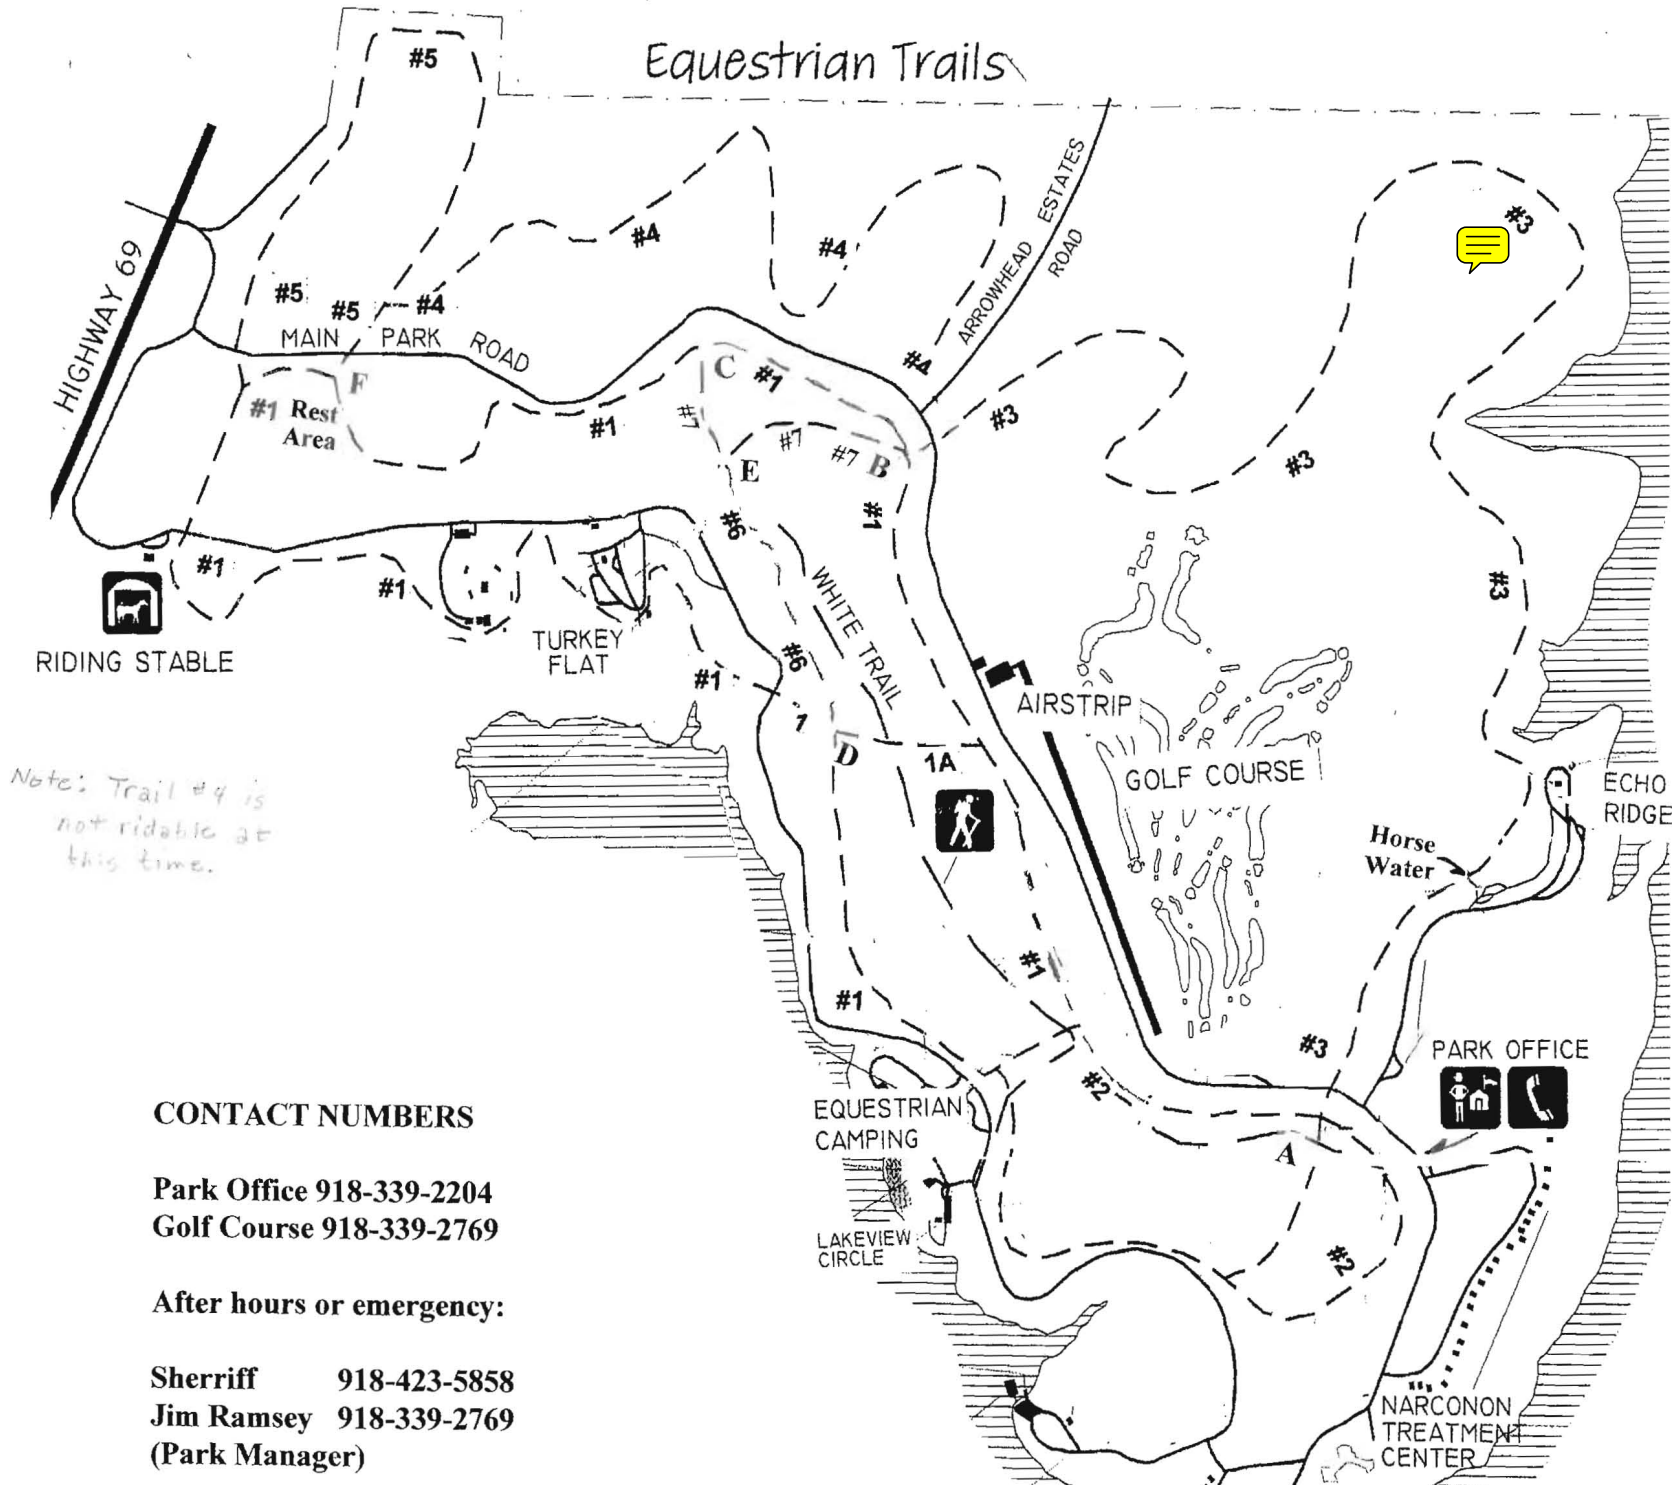

# ARROWHEAD STATE PARK

## CONTACT NUMBERS

Park Office 918-339-2204

Golf Course 918-339-2769

After hours or emergency:

Sherriff 918-423-5858

Jim Ramsey 918-339-2769

(Park Manager)