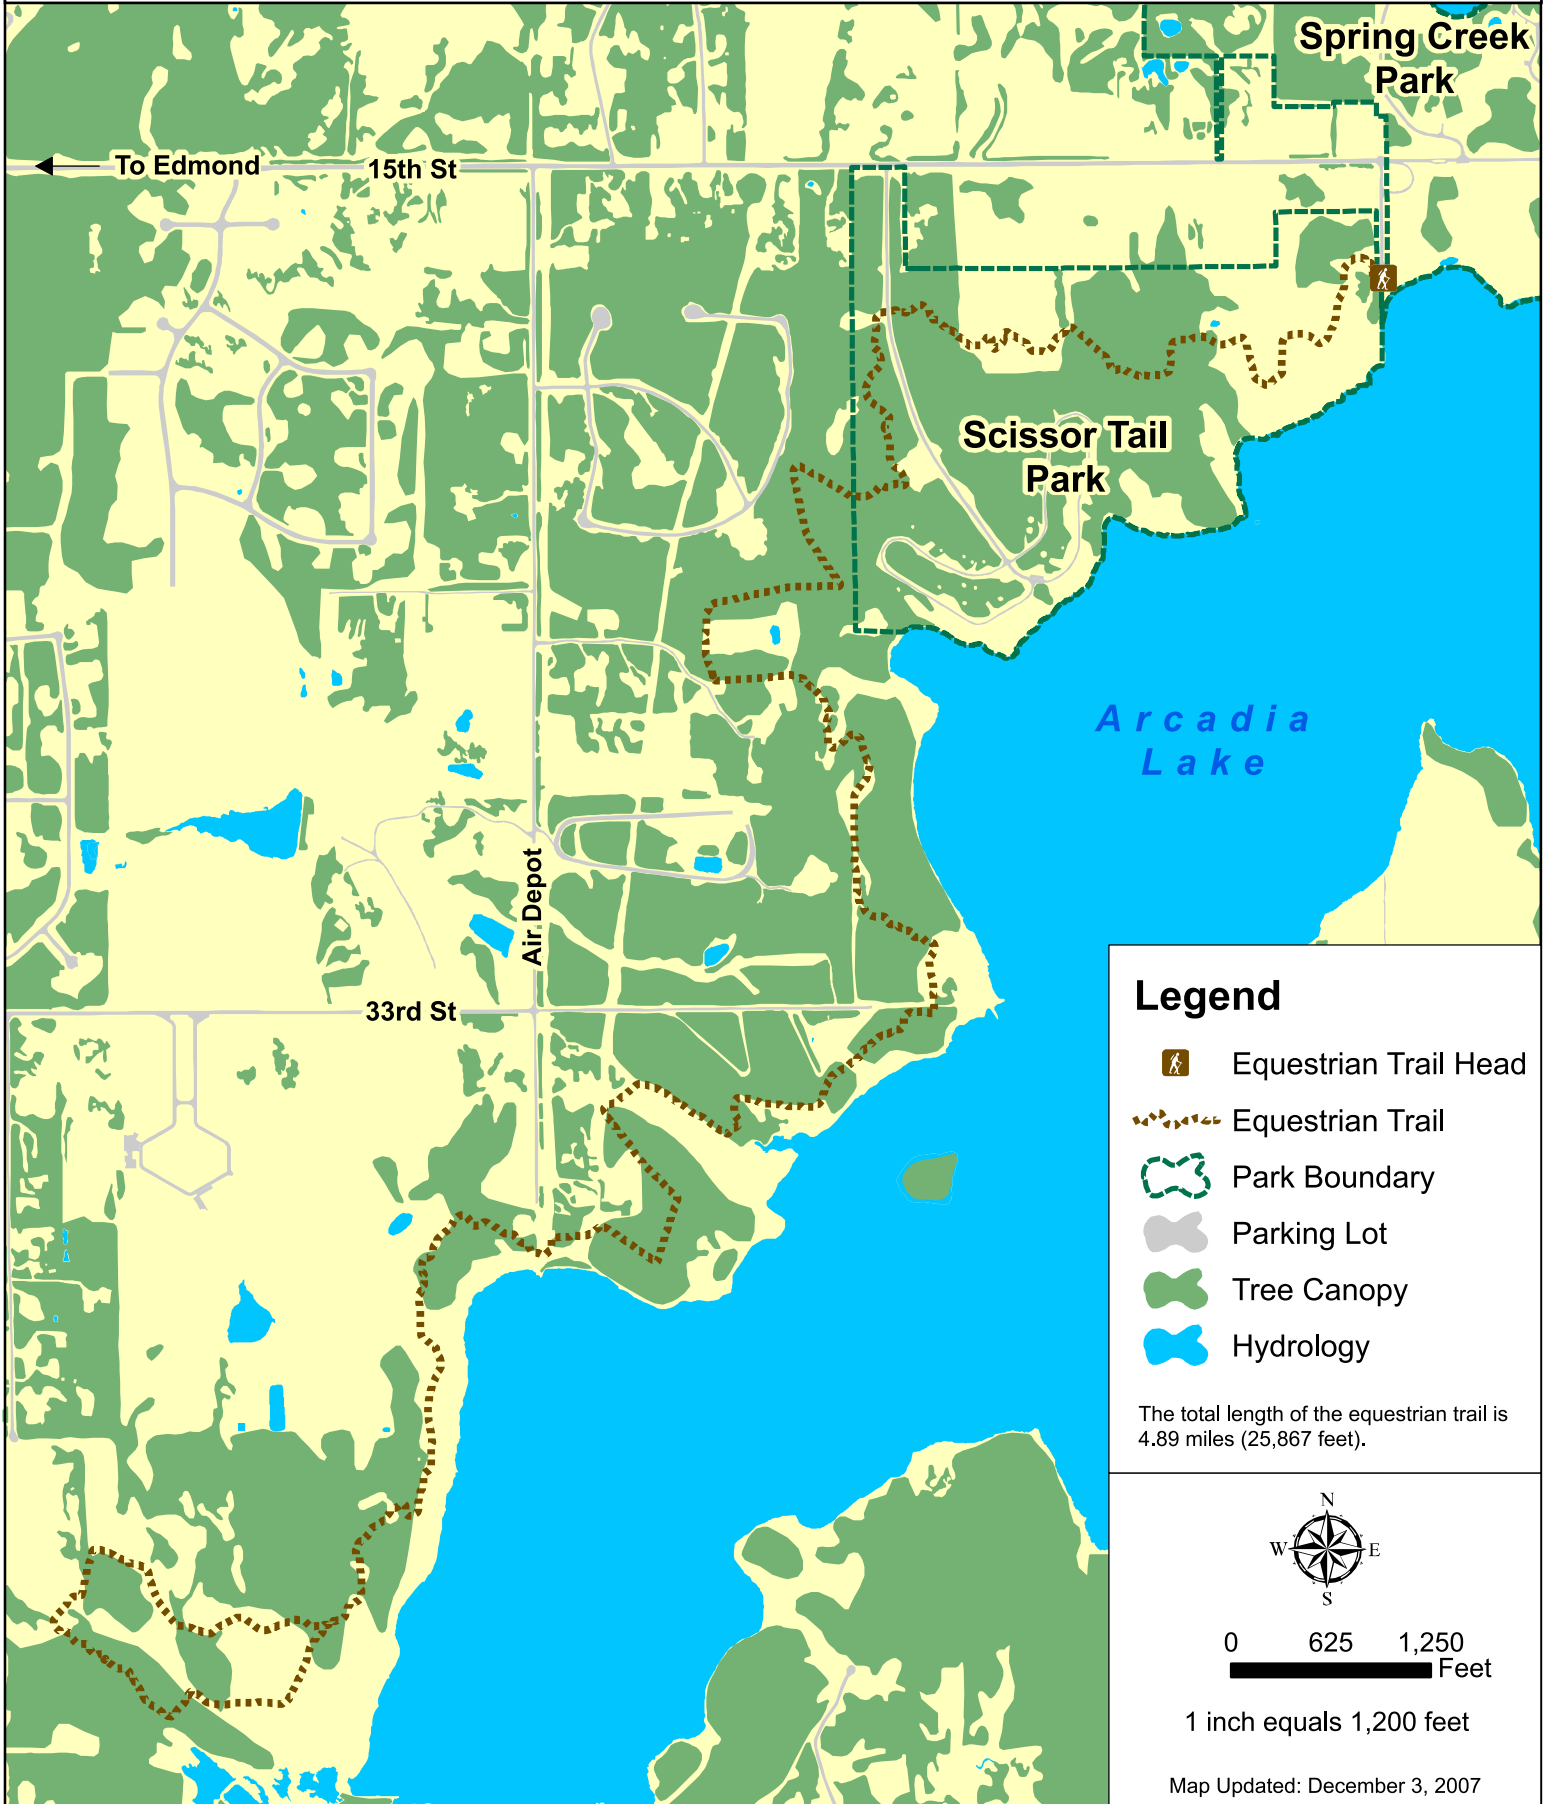

Equestrian Trail

Located East of I-35 on 15th Street
The Trail begins in Scissor Tail Park.

Legend

- Equestrian Trail Head
- Equestrian Trail
- Park Boundary
- Parking Lot
- Tree Canopy
- Hydrology

The total length of the equestrian trail is 4.89 miles (25,867 feet).

0 625 1,250
Feet

1 inch equals 1,200 feet

Map Updated: December 3, 2007