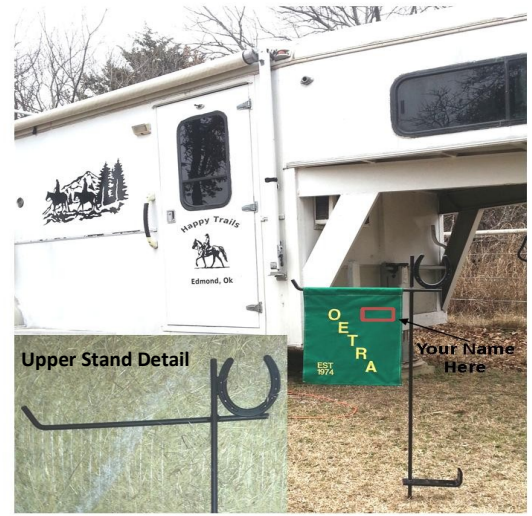

ORDER YOUR CUSTOM OETRA FLAG AND WESTERN FLAG STAND

Show your OETRA pride by displaying the OETRA flag at your camp. We are offering this beautiful embroidered flag for a minimum $20 donation. You can have your name embroidered on your flag as well, for an additional $7, max. 25 characters including spaces. Name will be placed in the upper right area of the flag.

The heavy duty custom made western flag stand is available for a minimum $30 donation.

Shipping is not available, you will be notified when your flag and/or flag stand is available so you can arrange pickup, or pick them up at OETRA rides.

If ordering by mail please use this form.

To order online login to www.oetra.com then navigate to My Club > Fund Raising.

Questions? Call Phyllis @ 405.277.7782 or 405.590.9923

Your Name	ITEM	QTY	MIN. DONATION	TOTAL
Contact Number	OETRA Flag		$20.00	
<i>Make your donation check PAYABLE to OETRA and mail to:</i>	Custom Name (<i>Max 25 characters, incl. spaces. Please print clearly</i>)		$7.00	
Phyllis Dragus	Western Flag Stand—Member Price		$30.00	
23611 N. Luther Rd.	Western Flag Stand—Non-Member Price		$40.00	
Luther, OK 73054-8845			GRAND TOTAL $	

ORDER YOUR CUSTOM OETRA FLAG AND WESTERN FLAG STAND

Show your OETRA pride by displaying the OETRA flag at your camp. We are offering this beautiful embroidered flag for a minimum $20 donation. You can have your name embroidered on your flag as well, for an additional $7, max. 25 characters including spaces. Name will be placed in the upper right area of the flag.

The heavy duty custom made western flag stand is available for a minimum $30 donation.

Shipping is not available, you will be notified when your flag and/or flag stand is available so you can arrange pickup, or pick them up at OETRA rides.

If ordering by mail please use this form.

To order online login to www.oetra.com then navigate to My Club > Fund Raising.

Questions? Call Phyllis @ 405.277.7782 or 405.590.9923